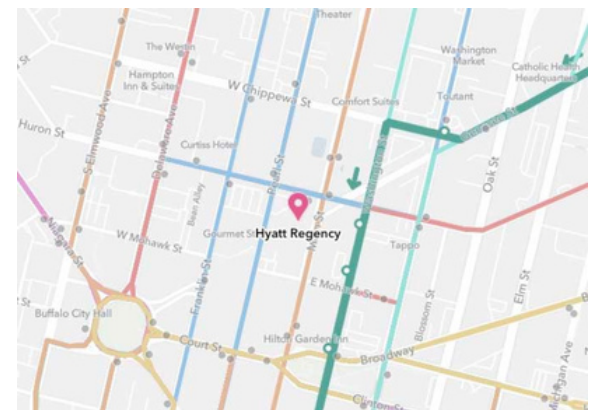

The Hyatt Regency Hotel and Conference Center is centrally located in walkable downtown Buffalo, steps from the historic Fountain Plaza and minutes from restaurants, nightlife, museums and the revitalized Canalside waterfront district.

Matt Wolcott, Group Rooms Coordinator
matthew.wolcott@aimbridge.com
Attendees can also call (888) 591-1234 and refer to the group booking #29359099

Transportation

The **Buffalo Niagara International Airport** is the closest airport. There are several options for transportation between the Airport and the Hyatt.

- **24L Bus:** Limited Stop, about 30 minutes to downtown.
- **24B Bus:** Any Stop, about 40 minutes to downtown.
- **24X Bus:** Express, about 25 minutes to downtown, only runs during rush hours.

Uber/Lyft: If you have arranged for a pickup, exit terminal doors closest to carousel 1 in the baggage claim area and follow signs to the designated pick up spots in the hotel shuttle bus lane.

Taxis: You should expect to pay around \$40 for a taxi from the airport to downtown Buffalo

Self-parking at the Hyatt is \$10.

Green line is the 24 Bus. Stop is on Washington near the corner of West Huron. Walk one block west on West Huron to Main to get to the Hyatt.